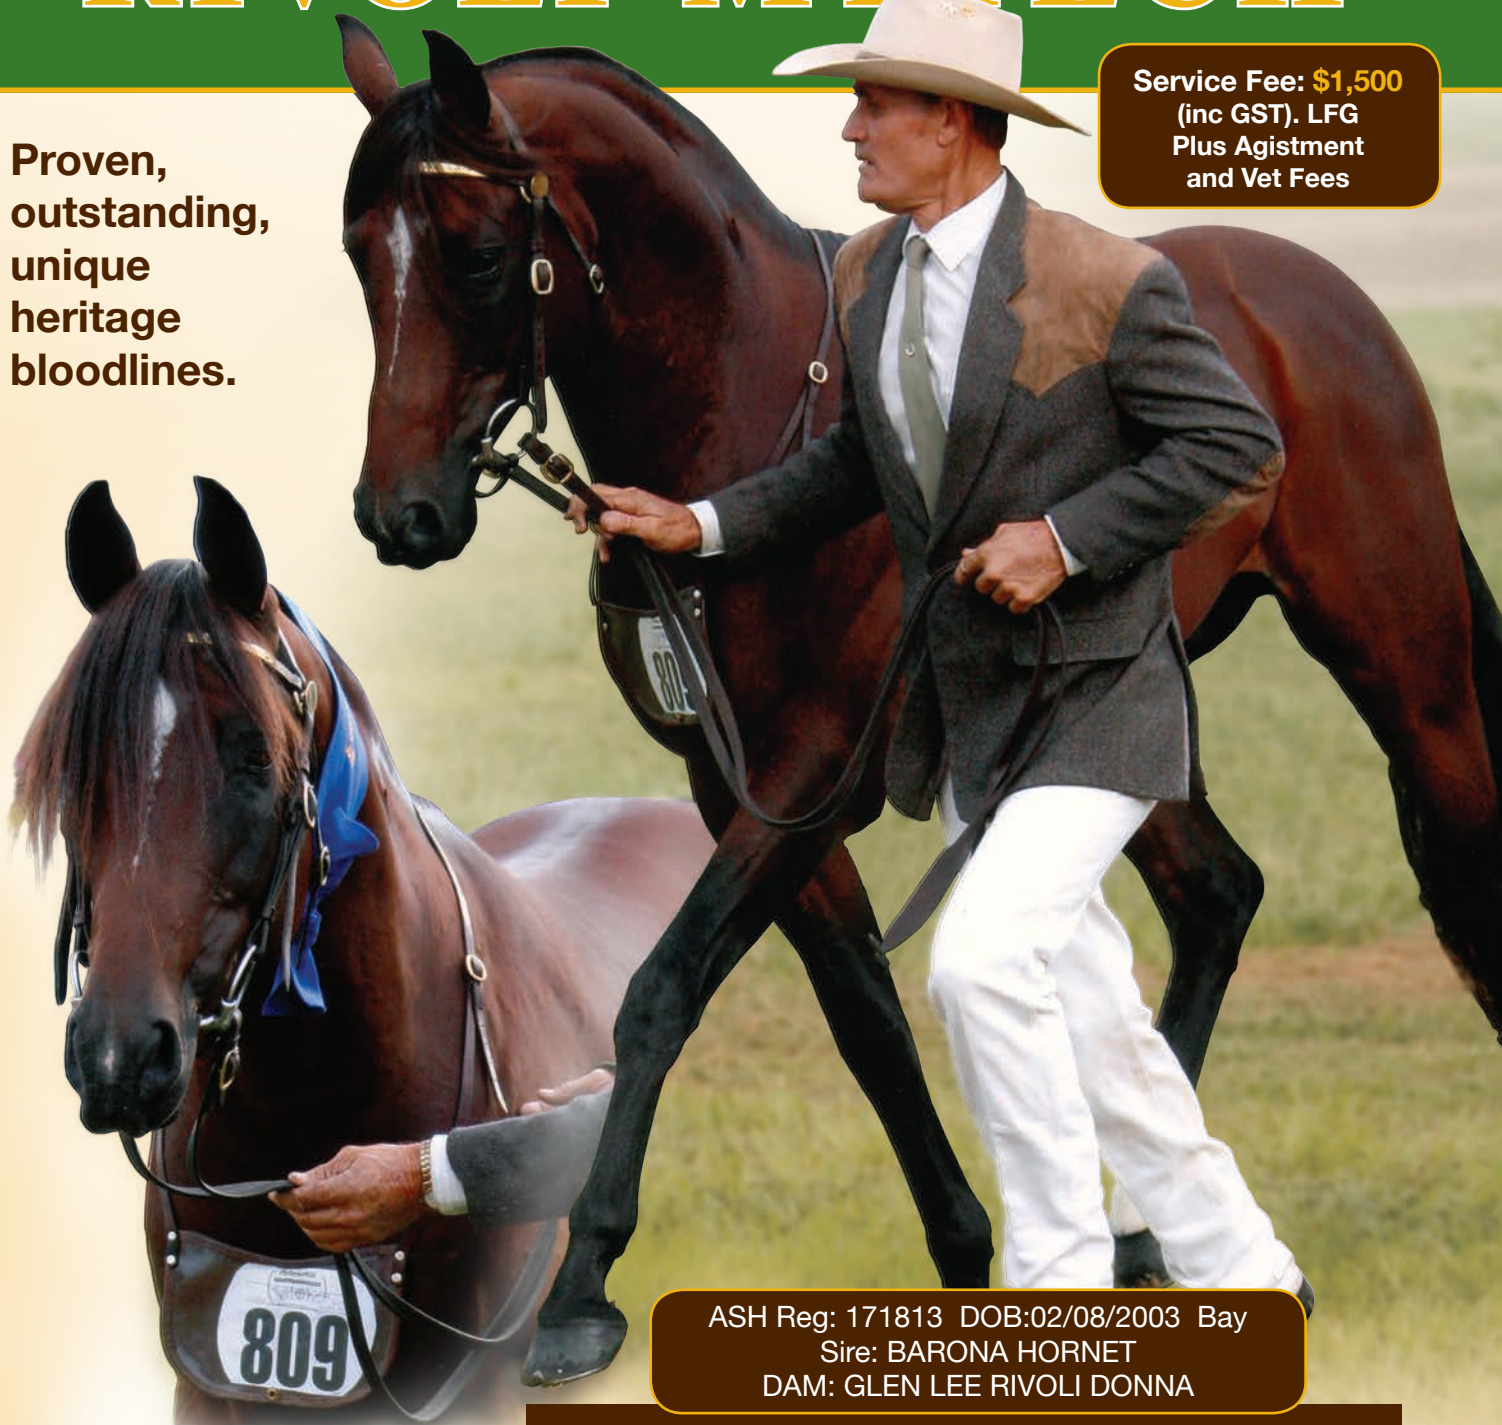

GLEN LEE RIVOLI MYTECH

Proven,
outstanding,
unique
heritage
bloodlines.

Service Fee: **\$1,500**
(inc GST). LFG
Plus Agistment
and Vet Fees

ASH Reg: 171813 DOB:02/08/2003 Bay
Sire: BARONA HORNET
DAM: GLEN LEE RIVOLI DONNA

2011 ACTEWAGL Canberra Royal Show - Champion ASH Led Stallion/Colt

• GLEN LEE RIVOLI DONNA •
Winner of 58 Open Campdrafts

Contact: David and Sue Wilson, Glen Lee ASH Stud, Gilgandra NSW
Phone: (02) 6847 1447 Fax: (02) 6847 0232 SPONSORED BY MEGA HORSE