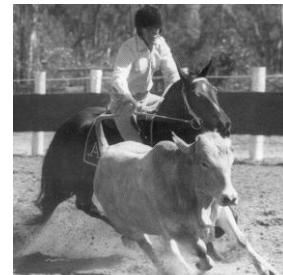

YALLATUP RIVOLI REX