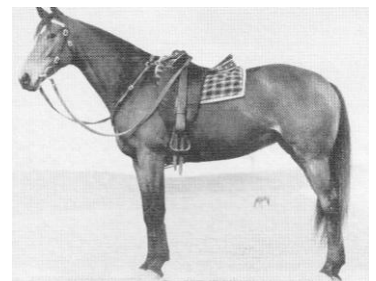

NABINABAH BREEZETTE