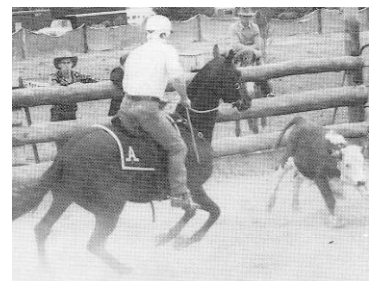

ELLIOTTS CREEK CADET

NABINABAH BREEZETTE

RIVOLI RAY

MASELL

By 1996, the following horses had also been accepted as Performance Horses into the Hall of Fame:

CAPTAIN ADAM

BLUE MOON MYSTIC

CECIL BRUCE

QUIDONG BRIGADIER

REALITY

NABINABAH BREEZETTE

CECIL BRUCE

QUIDONG BRIGADIER

REALITY

Later inductees as Performance Horses into the Hall of Fame were as follows:

May 1997